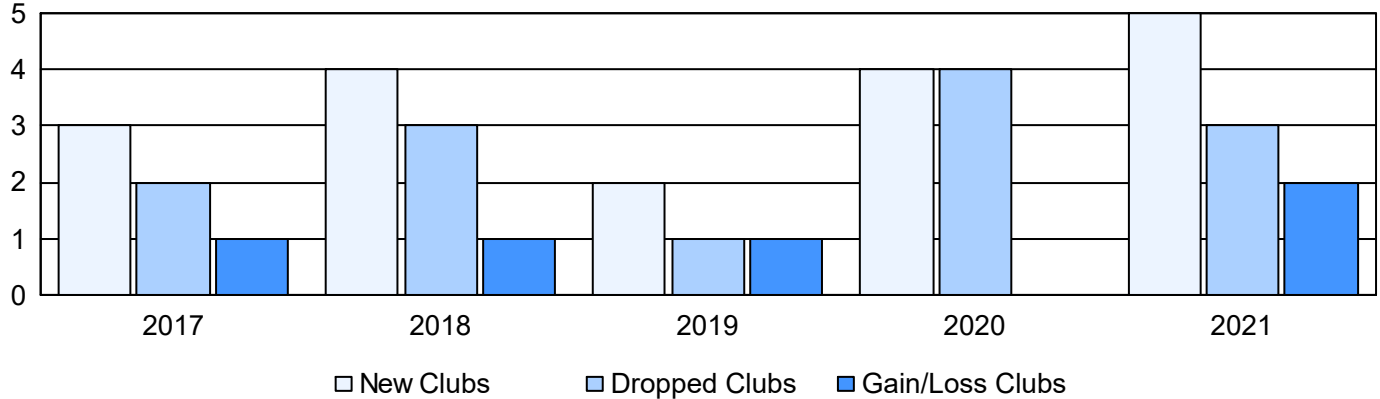

Year	New Clubs	Dropped Clubs	Gain/ Loss Clubs	New Members	Charter Members	Reinstate Members	Transfer Members	Total Member Added	Total Members Dropped	Gain/ Loss Members
2016-2017	3	2	1	215	87	24	1	327	224	103
2017-2018	4	3	1	195	106	28	4	333	331	2
2018-2019	2	1	1	193	56	22	7	278	328	-50
2019-2020	4	4	0	77	93	56	12	238	298	-60
2020-2021	5	3	2	107	116	24	10	257	279	-22
<b>Average</b>	<b>4</b>	<b>3</b>	<b>1</b>	<b>157</b>	<b>92</b>	<b>31</b>	<b>7</b>	<b>287</b>	<b>292</b>	<b>-5</b>

### Clubs